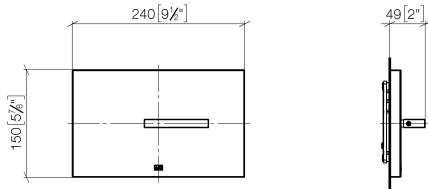

12 660 979

- cover plate 150 x 240 x 15 mm
- flush handle with rotary operation and two-volume technology (full flush/partial flush)

**This product is compatible with the following TECE products:**

- TECEprofil dry wall construction, article numbers:  
9300300, 9300322, 9300301, 9300344, 9300309,  
9300303, 9300388, 9300366, 9300102, 9300103
- TECEbox wet wall construction, article numbers:  
9370300, 9375300, 9371300

12 660 979

mm [inches]

12 660 979

Parts for other finishes can be found here: Brushed Platinum

### Spare parts list

No.	Item Number	Name	Quantity used	Delivery time
1	04 28 01 053 00 90	plate	1	2
2	09 18 20 038 90	base	1	2
3	09 30 30 086 90	screw	1	2
4	09 11 01 179-00	cover	1	10
5	09 20 97 057-00	handle	1	10
6	09 31 11 058 90	pin	1	2