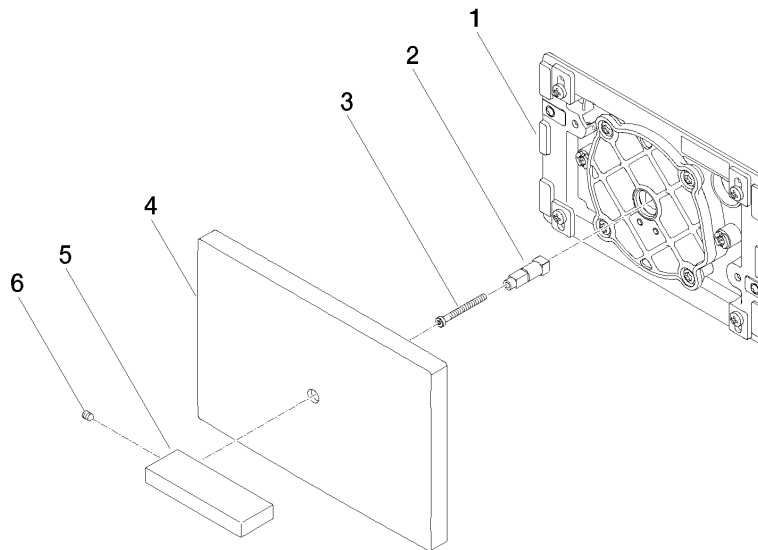

12 660 979

- cover plate 150 x 240 x 15 mm
- flush handle with rotary operation and two-volume technology (full flush/partial flush)

**This product is compatible with the following TECE products:**

- TECEprofil dry wall construction, article numbers:  
9300300, 9300322, 9300301, 9300344, 9300309,  
9300303, 9300388, 9300366, 9300102, 9300103
- TECEbox wet wall construction, article numbers:  
9370300, 9375300, 9371300

12 660 979

mm [inches]

12 660 979

Parts for other finishes can be found here: Brushed Platinum